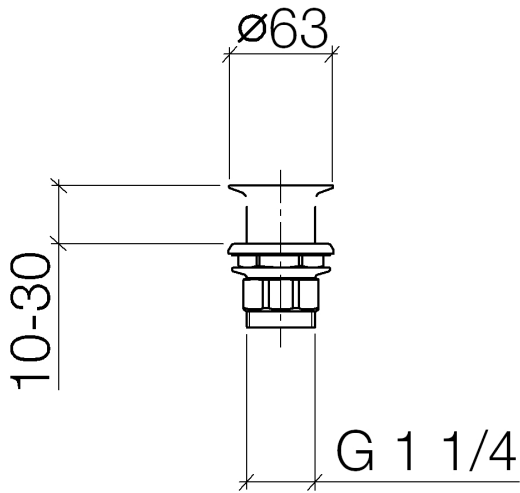

10 110 970

Fits: IMO, LULU, MADISON, MEM, TARA,  
CL.1, LISSÉ, VAIA, META, CYO

	Light Gold	10 110 970-26
	Chrome	10 110 970-00
	Brushed Platinum	10 110 970-06
	Platinum	10 110 970-08
	Durabress (23kt Gold)	10 110 970-09
	Dark Chrome	10 110 970-19
	Brushed Light Gold	10 110 970-27
	Brushed Durabress (23kt Gold)	10 110 970-28
	Matte Black	10 110 970-33
	Brushed Bronze	10 110 970-42
	Brushed Champagne (22kt Gold)	10 110 970-46
	Champagne (22kt Gold)	10 110 970-47
	Brushed Chrome	10 110 970-93
	Brushed Dark Platinum	10 110 970-99

## Grated waste 1 1/4" - Light Gold

---

IMO

10 110 970

Only suitable for sinks without an overflow.

10 110 970

10 110 970

Parts for other finishes can be found here: [Chrome](#)

Spare parts list

No.	Item Number	Name	Quantity used	Delivery time
1	09 11 01 025-26	cup	1	60
2	09 14 05 039 90	seal	1	2
3	09 14 03 025 90	seal	1	2
4	09 23 10 017 90	nut	1	2
5	09 23 10 020-26	nut	1	60