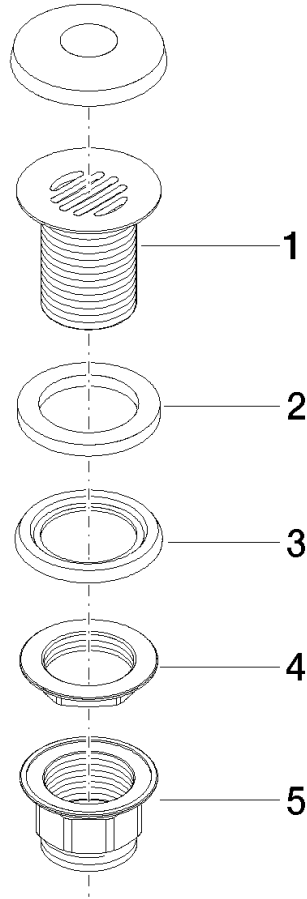

10 110 970

Fits: IMO, LULU, MADISON, MEM, TARA,  
CL.1, LISSÉ, VAIA, META, CYO

	Light Gold	10 110 970-26
	Chrome	10 110 970-00
	Brushed Platinum	10 110 970-06
	Platinum	10 110 970-08
	Durabress (23kt Gold)	10 110 970-09
	Dark Chrome	10 110 970-19
	Brushed Light Gold	10 110 970-27
	Brushed Durabress (23kt Gold)	10 110 970-28
	Matte Black	10 110 970-33
	Brushed Bronze	10 110 970-42
	Brushed Champagne (22kt Gold)	10 110 970-46
	Champagne (22kt Gold)	10 110 970-47
	Brushed Chrome	10 110 970-93
	Brushed Dark Platinum	10 110 970-99

## Grated waste 1 1/4" - Light Gold

---

IMO

10 110 970

Only suitable for sinks without an overflow.

10 110 970

10 110 970

Parts for other finishes can be found here: [Chrome](#)

Spare parts list

No.	Item Number	Name	Quantity used	Delivery time
1	09 11 01 025-26	cup	1	60
2	09 14 05 039 90	seal	1	2
3	09 14 03 025 90	seal	1	2
4	09 23 10 017 90	nut	1	2
5	09 23 10 020-26	nut	1	60